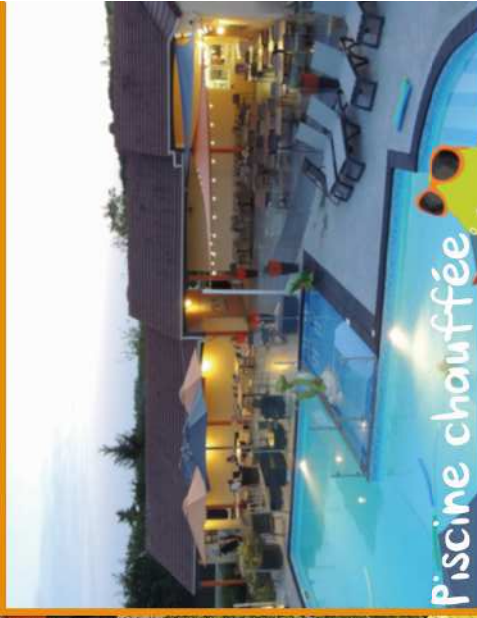

Activités

ESPACE AQUATIQUE

Profitez des plaisirs de l'eau en toute saison et amusez vous en famille!

L'espace aquatique:
-Piscine intérieure avec pataugeoire chauffée toute la saison.
-Piscine extérieure chauffée du 15 mai au 15 septembre avec pataugeoire, toboggan aquatique, banquettes à bulles et jeux d'eau.

Les espaces de jeux:
-Châteaux gonflables jusqu'au 22 septembre.
-Aire de jeux toute en couleur avec jeux à ressorts, toboggans, et escalade.
-Salle de jeux intérieure Piki Land avec construction en mousse, jeux d'adresse...

Les loisirs en famille
-Ping-pong, billard*, baby-foot*
-Terrain de pétanque
-Tables de jeux
-Livres et jeux de société

Les activités sportives
-Appareils d'aquafitness dans le bassin intérieure*

*Payant/Paying

Enjoy the pleasures of water all the season and have fun family time!

The Aquatic space:
-Indoor swimming pool with paddling pool heated all the season.
-Outdoor swimming pool from the 15th of may to 15th of september with paddling pool, water slide, bubble benches and water toys.

The play area:
-Bouncy castles until 22d of september
-Colored Playground with slides and climbing.
-Indoor playroom Piki Land with Foam construction toys, skill games...

The activities with family:
-Ping pong table, pool table*, table football*
-Pétanque fields
-Skill games tables
-Books and board games

The sports
-Water fitness machine*

Certaines activités ou services sont susceptibles d'être fermés ou adaptés en fonction des mesures indépendantes de notre volonté.